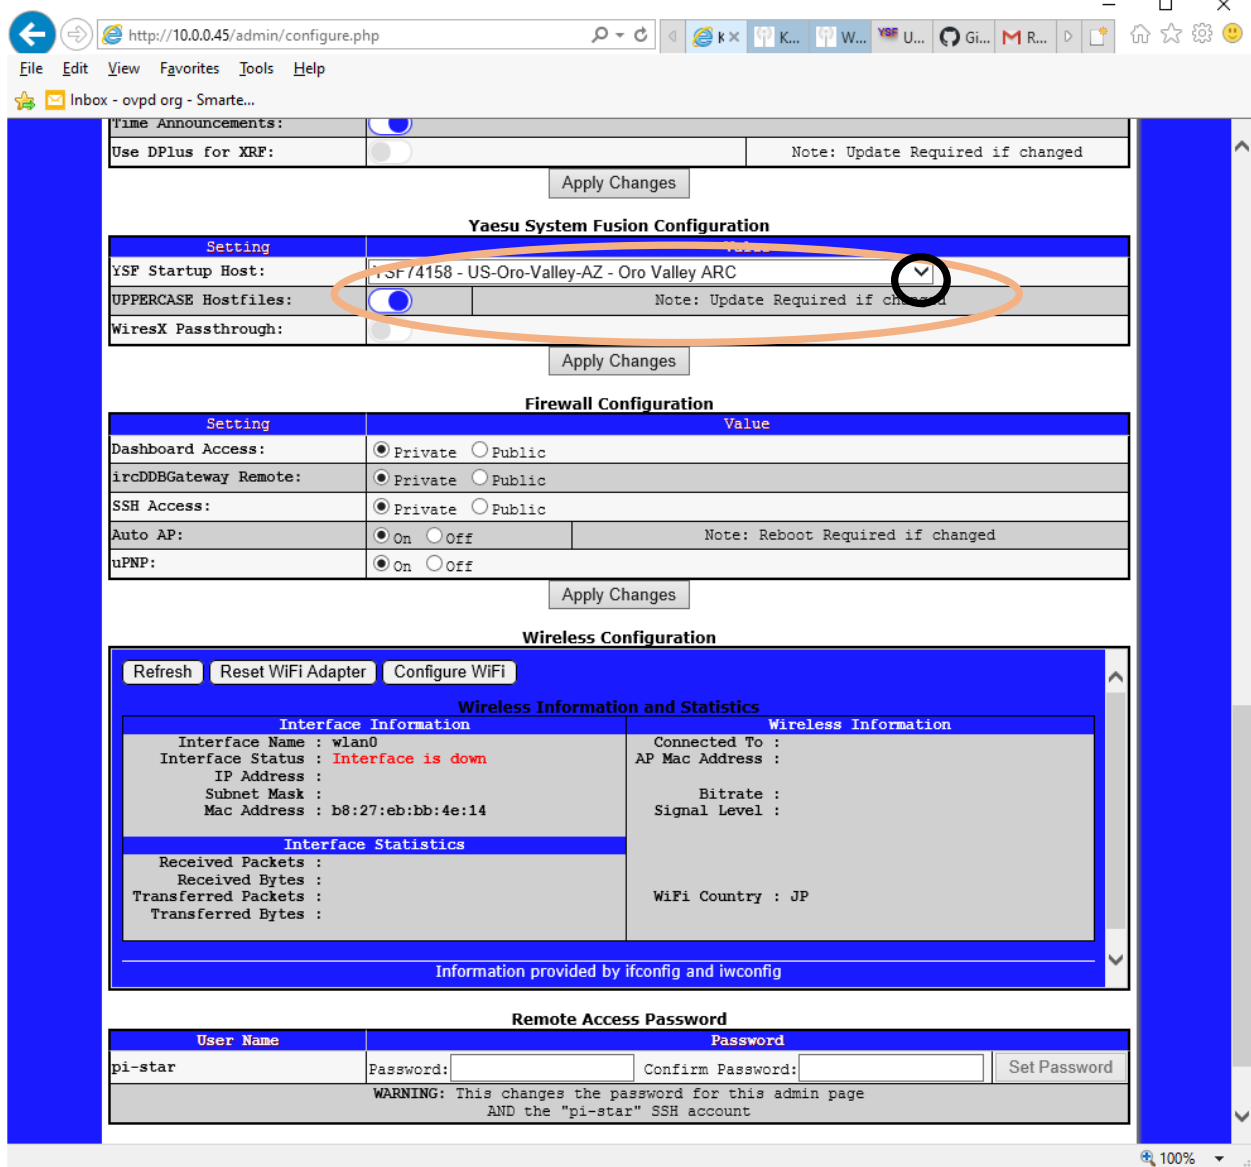

Scroll down to the “Yaesu System Fusion Configuration”

Click the drop down arrow and scroll down to “US-Oro-Valley-AZ - Oro Valley ARC”

Note: the drop down list is in Alpha Order. Example: scroll down to the “U” and go until you see the above.

Click apply changes and your good to go.

KT7AZ